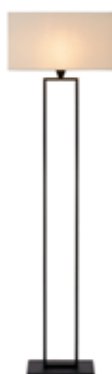

Floor lamp Potsdam I black
black - white shade

46 x 46 H 168 CM
LIG99489

	shade dimensions: DIA 46 H 25 CM
E 27	max. 60 watt

Floor lamp Potsdam I anti. brass
antique brass - black shade

46 x 46 H 168 CM
LIG96441

	shade dimensions: 38 x 38 H 22 CM
E 27	max. 60 watt

Floor lamp Bolivia
black - white shade

43 x 38 H 158 CM
LIG97809

	shade dimensions: DIA 40 H 21 CM
E 27	max. 40 watt

Floor lamp Belford
black - white shade

40 x 40 H 168 CM
LIG97805

	shade dimensions: 30 x 30 H 26 CM
E 27	max. 60 watt

Floor lamp Agra
black - white shade

30 x 30 H 170 CM
LIG98319

	shade dimensions: 45 x 20 H 25 CM
E 27	max. 60 watt

Floor lamp Paula
black - white shade

45 x 20 H 160 CM
LIG96840

	shade dimensions: DIA 30 H 30 CM
E 27	max. 60 watt

Floor lamp Moyo
black - white shade

35 x 35 H 150 CM
LIG97088

	shade dimensions: DIA 30 H 50,5 CM
E 27	max. 60 watt

Floor lamp Ruby
black - white shade